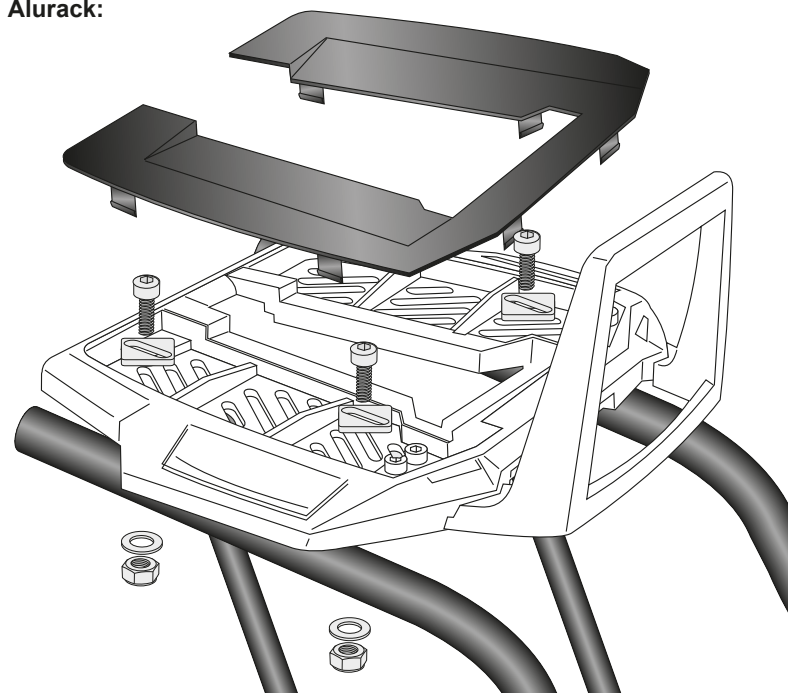

Fastening of the Alurack:

On the tube adapters.

Use allen screws M6 x 20 and special washer 20x20 ø6,4. Secure with washers ø6,4 and self-lock nuts M6.

Mount the plastic cover.

4

Alurack:

 4x  4x  4x  4x

Easyrack