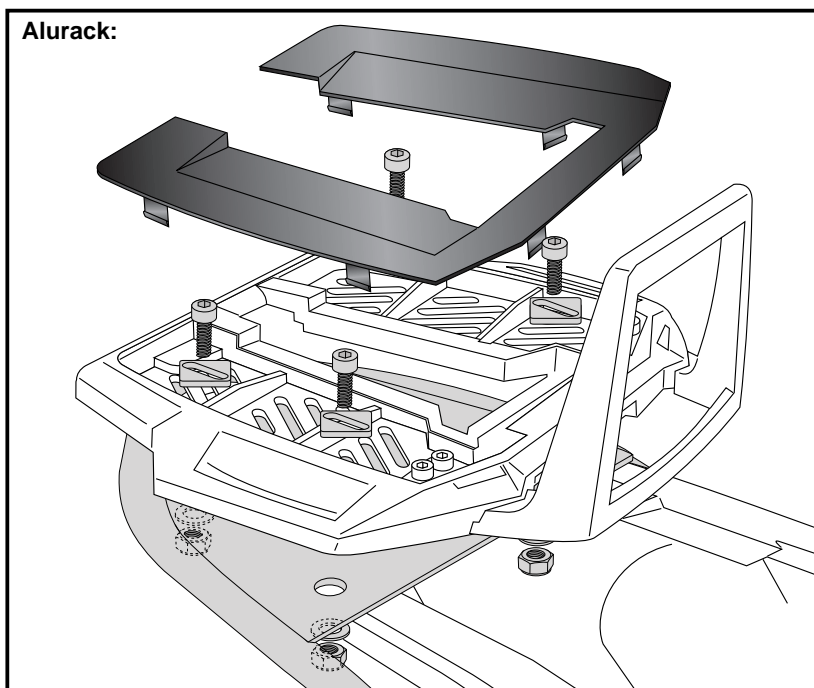

Fastening of the Alu-/Easyrack:

On the rack carrier.

Use allen screws M6 x 20 and special washer 20x20xø6,4. Secure with washers ø6,4 and self-lock nuts M6. Mount the plastic cover.

3

Alurack: