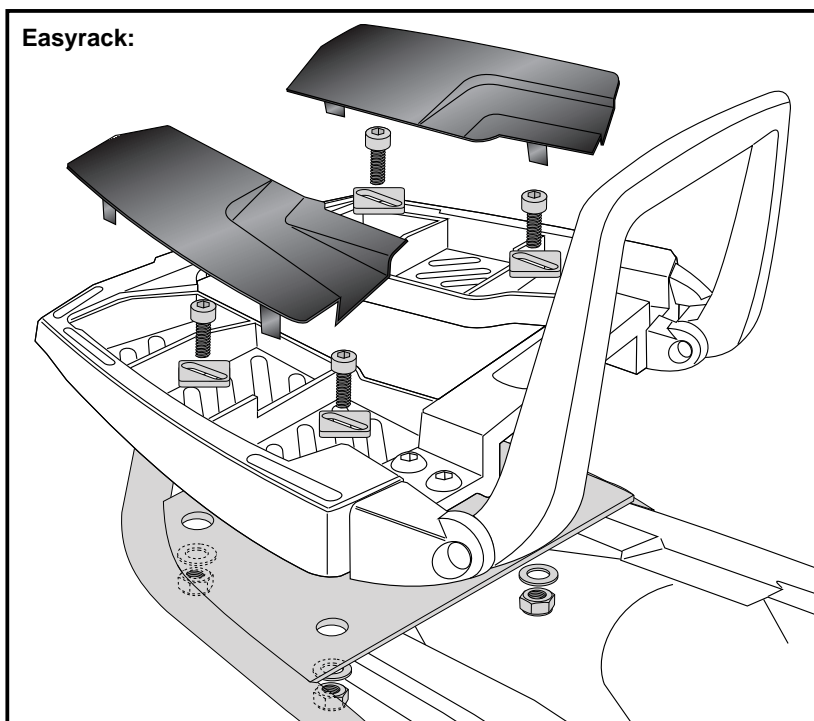

DUCATI Multistrada 1200 Enduro
ab Baujahr 2016 / from date of manufacture 2016

Artikel Nr.: / Item-no.:

Alurack 6527560 01 01 **Easyrack** 6617560 01 01 schwarz/black

DUCATI Multistrada 950
ab Baujahr 2017 / from date of manufacture 2017

Artikel Nr.: / Item-no.:

Alurack 6527552 01 01 **Easyrack** 6617552 01 01 schwarz/black

DUCATI Multistrada 1260 / S
ab Baujahr 2018 / from date of manufacture 2018

Artikel Nr.: / Item-no.:

Alurack 6527567 01 01 **Easyrack** 6617567 01 01 schwarz/black

DE MONTAGEANLEITUNG
GB MOUNTING INSTRUCTIONS

Montage des Alu-/Easyracks:

Das Easyrack wird mit den Zylinder-schrauben M6x20, den Viereck-Scheiben 20x20xø6,4, den U-Scheiben ø6,4 und den selbstsichernden Muttern M6 auf der Gepäckplatte verschraubt.

Anschließend die Kunststoff-abdeckungen montieren.

Fastening of the Alu-/Easyrack:

On the rack carrier.

Use allen screws M6 x 20 and special washer 20x20xø6,4. Secure with washers ø6,4 and self-lock nuts M6. Mount the plastic cover.

3

Alurack:

Easyrack: